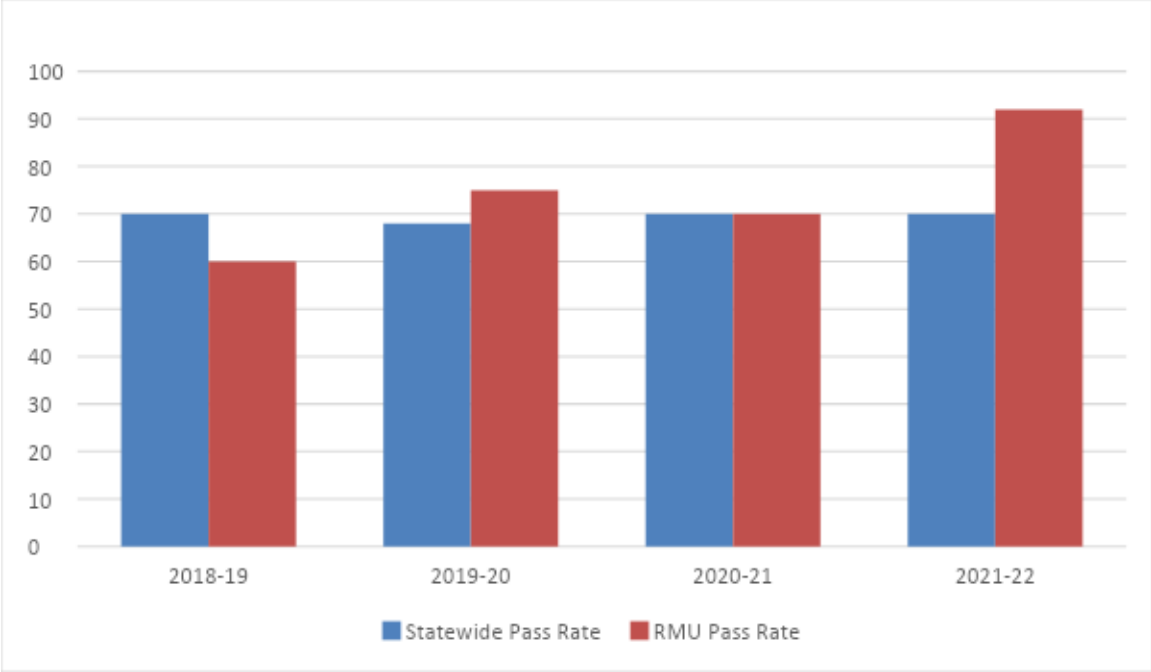

Figure 1. RMU Licensure Pass Rates

*Please note that students using the PDE approved composite scores for candidacy show up on the Title II reports as 'not passing'. (2018-2019 is the first year composite score results are reflected for program completers.)